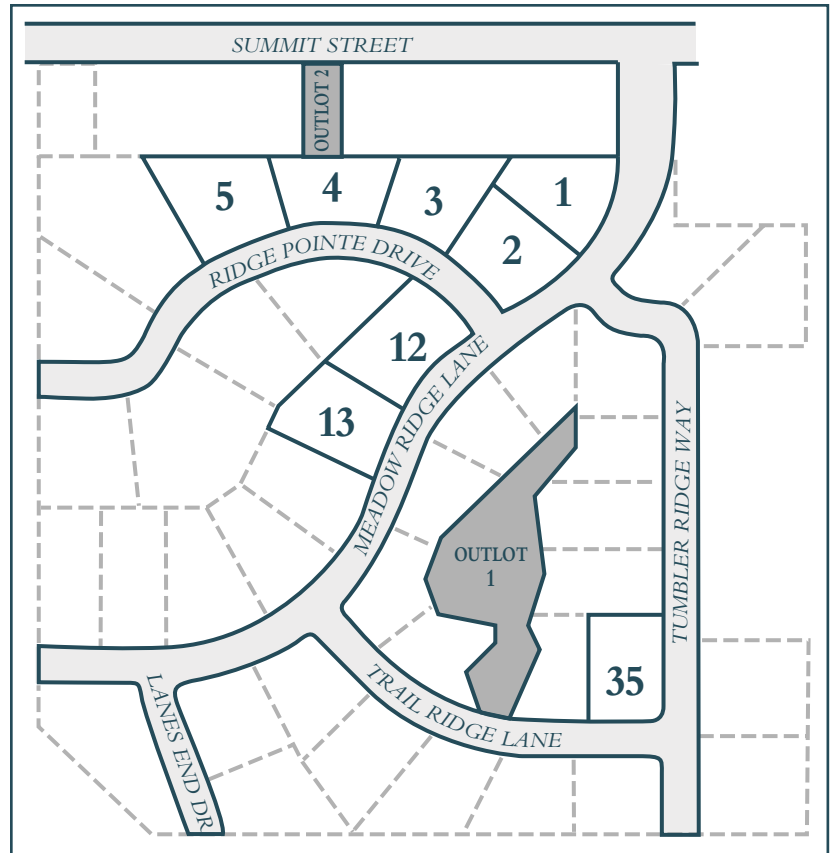

Tumbler Ridge

City of Plymouth

1	\$19,900.00
2	\$29,900.00
3	\$39,900.00
4	\$39,900.00
5	\$44,900.00
12	\$29,900.00
13	\$39,900.00
35	\$29,900.00

**HOME/LOT PACKAGES
AVAILABLE**

- Covenants & Restrictions on File
- City Water/Sewer Lateral to Lot
- 30' Front Yard Setback
- 9' Side Yard Setback