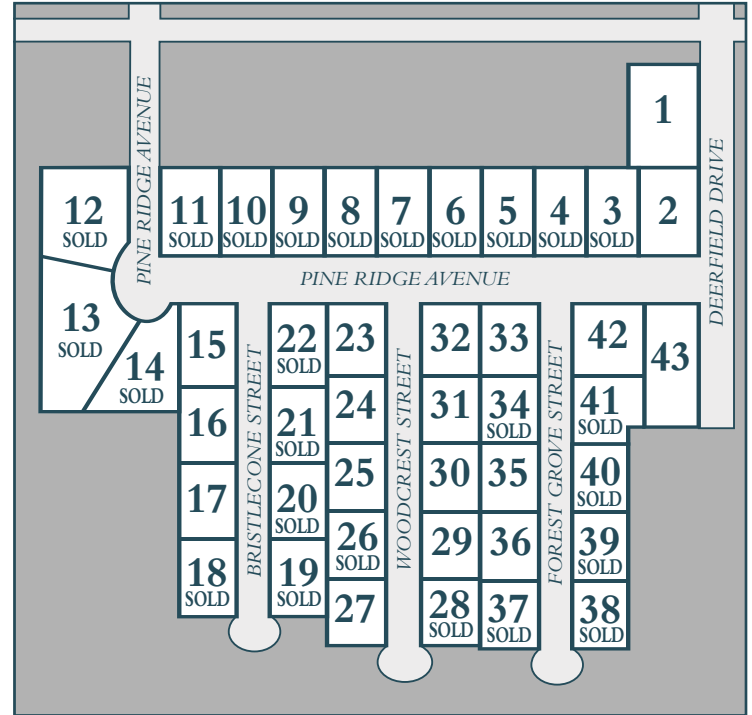

Eastern Pines

Village of Howards Grove

1	\$34,900
2	\$29,900
3	SOLD
4	SOLD
5	SOLD
6	SOLD
7	SOLD
8	SOLD
9	SOLD
10	SOLD
11	SOLD
12	SOLD
13	SOLD
14	SOLD
15	\$27,900
16	\$32,900
17	\$32,900
18	SOLD
19	SOLD
20	SOLD
21	SOLD
22	SOLD

23	\$27,900
24	\$27,900
25	\$27,900
26	SOLD
27	\$27,900
28	SOLD
29	\$27,900
30	\$27,900
31	\$27,900
32	\$27,900
33	\$37,900
34	SOLD
35	\$37,900
36	\$37,900
37	SOLD
38	SOLD
39	SOLD
40	SOLD
41	SOLD
42	\$29,900
43	\$39,900

- Covenants & Restrictions on File
- Village Sewer Lateral to Lot
- 30' Front & Rear Yard Setback
- 10' Side Yard Setback
- Lots Require Private Well

HOME/LOT PACKAGES AVAILABLE

POSTHUMA
— HOMES —

920-226-4062