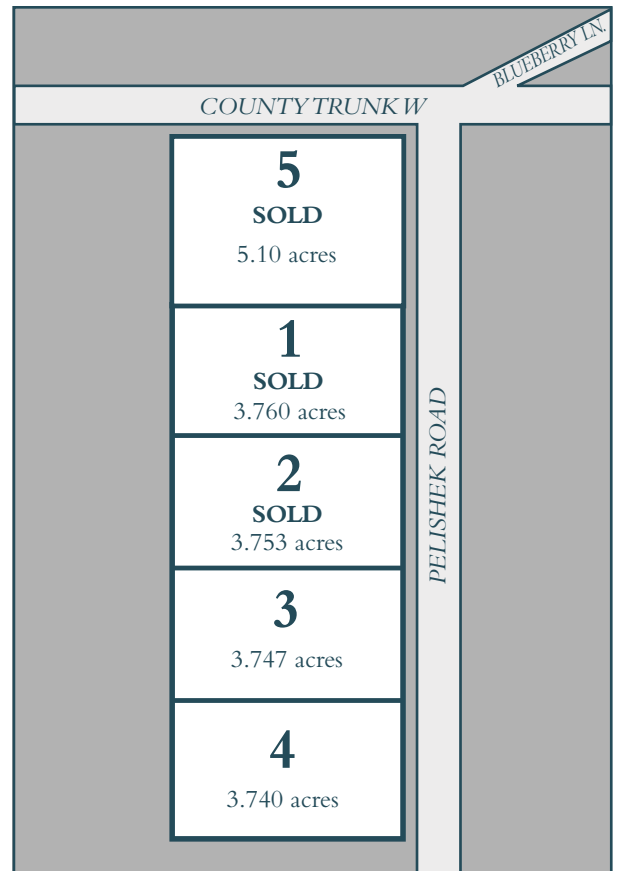

Pelishek Road

Town of Sherman, Adell

1	3.760 acres	SOLD
2	3.753 acres	SOLD
3	3.747 acres	\$59,900
4	3.740 acres	\$59,900
5	5.10 acres	SOLD

HOME/LOT PACKAGES AVAILABLE

POSTHUMA
— H O M E S —

920-226-4062 • posthumahomes.com