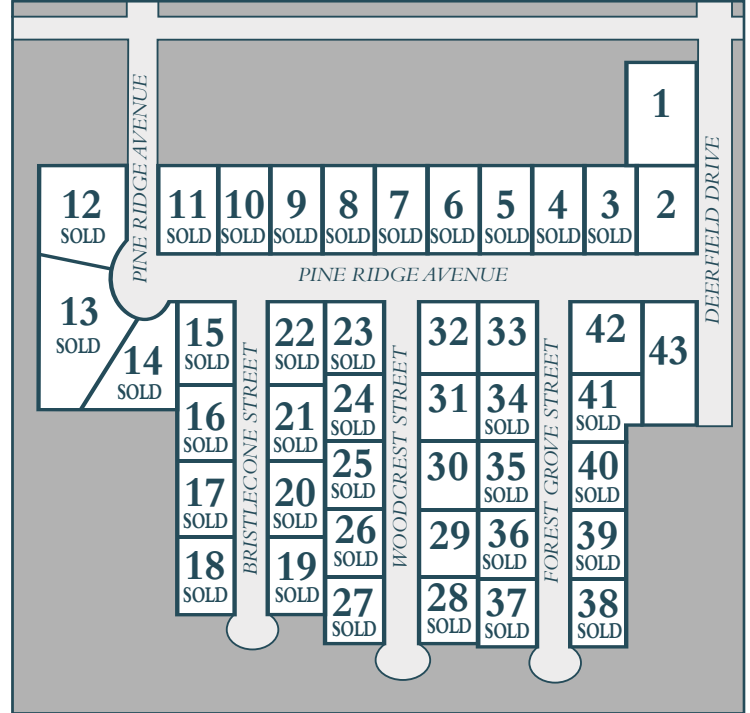

Eastern Pines

Village of Howards Grove

1	\$34,900
2	\$29,900
3	SOLD
4	SOLD
5	SOLD
6	SOLD
7	SOLD
8	SOLD
9	SOLD
10	SOLD
11	SOLD
12	SOLD
13	SOLD
14	SOLD
15	SOLD
16	SOLD
17	SOLD
18	SOLD
19	SOLD
20	SOLD
21	SOLD
22	SOLD

23	SOLD
24	SOLD
25	SOLD
26	SOLD
27	SOLD
28	SOLD
29	\$27,900
30	\$27,900
31	\$27,900
32	\$27,900
33	\$37,900
34	SOLD
35	SOLD
36	SOLD
37	SOLD
38	SOLD
39	SOLD
40	SOLD
41	SOLD
42	\$29,900
43	\$39,900

- Covenants & Restrictions on File
- Village Sewer Lateral to Lot
- 30' Front & Rear Yard Setback
- 10' Side Yard Setback
- Lots Require Private Well