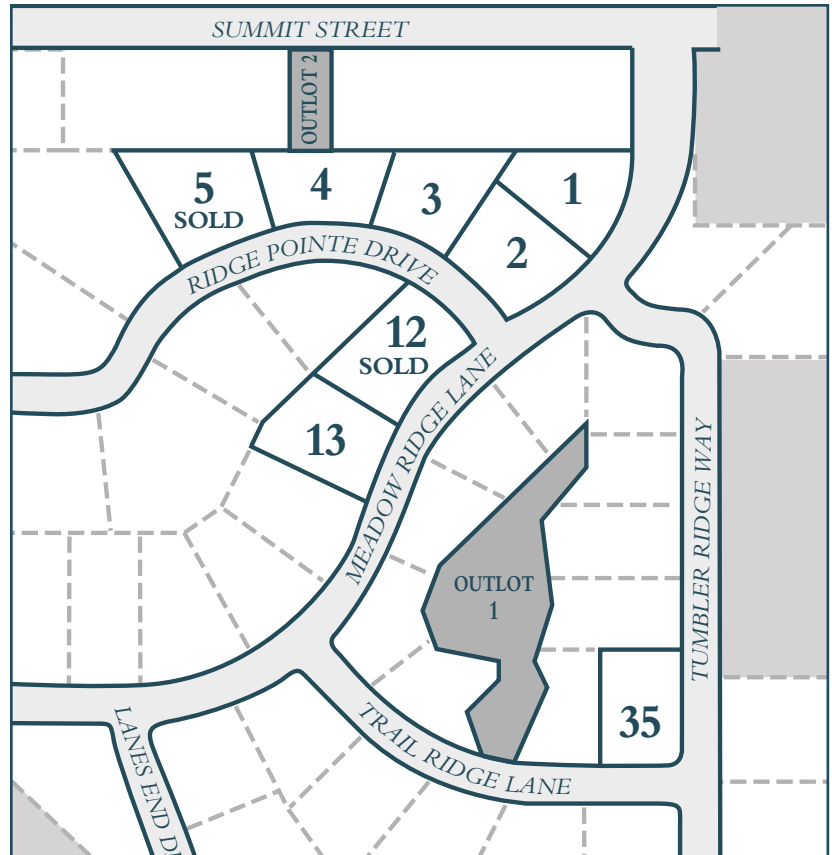

# Tumbler Ridge

*City of Plymouth*

1	\$19,900
2	\$29,900
3	\$39,900
4	\$39,900
5	SOLD
12	SOLD
13	\$39,900
35	\$29,900

**HOME/LOT PACKAGES  
AVAILABLE**

- Covenants & Restrictions on File
- City Water/Sewer Lateral to Lot
- 30' Front Yard Setback
- 9' Side Yard Setback